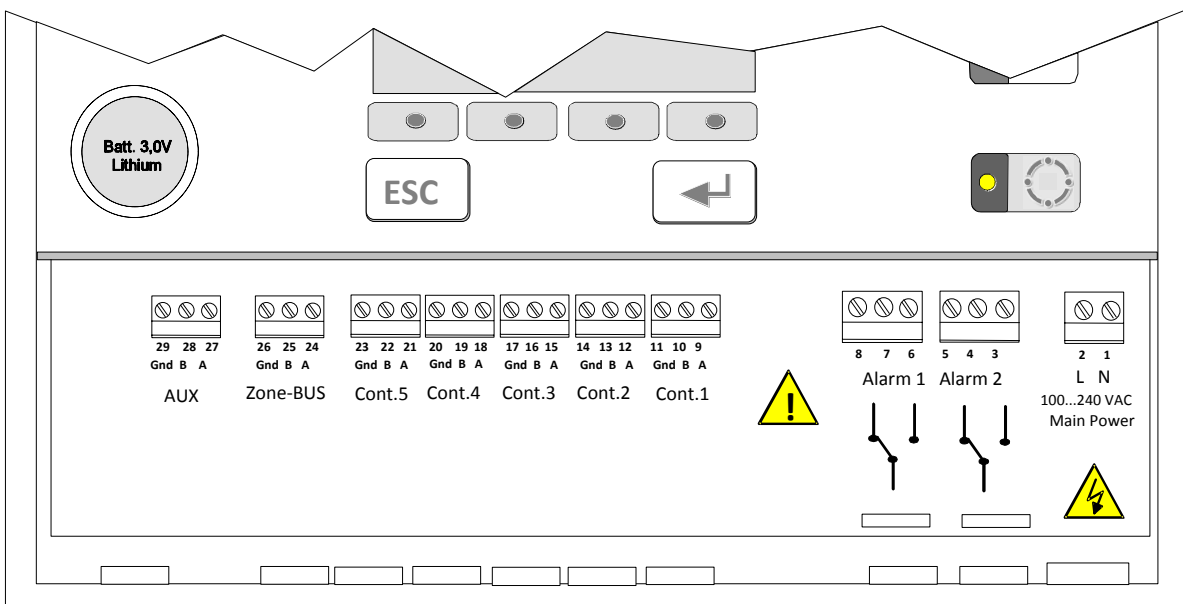

## HumCenter Physical Data and Wiring

Position	Wall-mounted
Dimensions	228 x 202 x 65 mm
Weight	0,7 Kg
Operating voltage	100-240V AC, 50-60Hz ± 10 %
Max. input current	Max. 30W (Typ. 5W)
Contact load capacity (floating outputs, OUT1/2)	2A, 230VAC, 50-60 Hz
Overtoltage category	II
Pollution degree	2
Usage	Only in rooms
Altitude above mean sea level	2,000 m
Ambient temperature/ humidity	7-35°C / Max. 80 %, avoid condensation