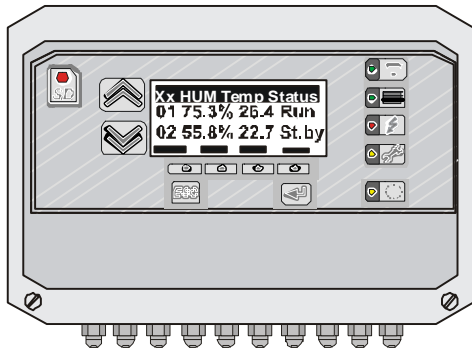

## HumCenter Physical Data and Wiring

Position	Wall-mounted
Dimensions	228 x 202 x 65 mm
Weight	0,7 Kg
Operating voltage	100-240V AC, 50-60Hz ± 10 %
Max. input current	Max. 30W (Typ. 5W)
Contact load capacity (floating outputs, OUT1/2)	2A, 230VAC, 50-60 Hz
Overtoltage category	II
Pollution degree	2
Usage	Only in rooms
Altitude above mean sea level	2,000 m
Ambient temperature/ humidity	7-35°C / Max. 80 %, avoid condensation